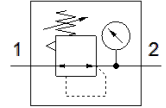

調壓閥

LR-1/4-D-7-MINI-NPT

料號: 173650

Classic - nicht für Neukonstruktionen verwenden

具壓力錶, 工作壓力高達 7 bar.

Modern alternatives can be found by entering the first four characters of the type code in the search field.

FESTO

技術參數

特性	值
尺寸	Mini型
系列	D
操作介質	壓縮空氣符合 ISO8573-1:2010 [7:4:4] 惰性氣體
注意: 操作和嚮導介質	潤滑操作可行 (隨後需要進一步操作)
PWIS conformity	VDMA24364-B1/B2-L
輸出口的空氣純淨度	壓縮空氣符合 ISO8573-1:2010 [7:4:4] 惰性氣體
氣壓連接, 氣口 1	1/4 NPT
氣壓連接, 氣口 2	1/4 NPT
材料備註	符合 RoHS