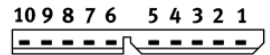

Connecting cable

NEBC-U7G10-EH-30-N-S-U5G9

Part number: 8093272
Product to be discontinued

FESTO

Type to be discontinued. Available until 2025. See Support Portal for alternative products.

Data sheet

Feature	Value
Additional functions	Hybrid cable
Cable identification	Without inscription label holder
Product weight	645 g
Electrical connection 1, function	Field device side
Electrical connection 1, design	Angular
Electrical connection 1, connection type	Plug
Electrical connection 1, cable outlet	Straight
Electrical connection 1, connection technology	USB 3.0 type B micro
Electrical connection 1, number of pins/wires	10
Electrical connection 1, occupied pins/wires	9
Electrical connection 1, type of mounting	2x screws M2x0.4
Electrical connection 2, function	Controller side
Electrical connection 2, design	Angular
Electrical connection 2, connection type	Plug
Electrical connection 2, cable outlet	Straight
Electrical connection 2, connection technology	USB 3.0 type A
Electrical connection 2, number of pins/wires	9
Electrical connection 2, occupied pins/wires	9
Electrical connection 2, type of mounting	Plug-in
Operating voltage range DC	4.75 ... 5.25 V
Nominal operating voltage DC	5 V
Acceptable current load at 40°C	0.9 A
Cable length	30 m
Cable attribute	Suitable for chain link trunking
Bending radius, fixed cable installation	≥ 20 mm
Bending radius, flexible cable installation	≥ 10 mm
Cable diameter	3.1 mm
Cable diameter tolerance	± 0,2 mm
Protection class	IP20
Note on degree of protection	in assembled condition
Ambient temperature	-5 ... 50 °C
Ambient temperature with flexible cable installation	-5 ... 50 °C
Storage temperature	-40 ... 90 °C
CE symbol (see declaration of conformity)	according to EU-EMV guideline
PWIS conformity	VDMA24364 zone III
Materials note	Conforms to RoHS
Degree of contamination	1
Corrosion resistance classification CRC	0 - No corrosion stress
Material cable sheath	PVC
Cable sheath color	Black
Material housing	Anodised wrought aluminium alloy
Housing color	silver