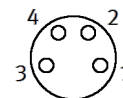

Connecting cable NEBB-M8W4-P-5-LE4

Part number: 8066668

FESTO

Data sheet

Feature	Value
Conforms to standard	Core colours and connection numbers to EN 60947-5-2 EN 61076-2-104
Cable identification	With inscription label holder
Electrical connection 1, function	Field device side
Electrical connection 1, design	Round
Electrical connection 1, connection type	Plug socket
Electrical connection 1, cable outlet	Angled
Electrical connection 1, connection technology	M8x1, A-coded to EN 61076-2-104
Electrical connection 1, number of pins/wires	4
Electrical connection 1, occupied pins/wires	4
Electrical connection 1, type of mounting	Screw lock with A/F9
Electrical connection 2, function	Controller side
Electrical connection 2, connection type	Cable
Electrical connection 2, connection technology	Open end
Electrical connection 2, number of pins/wires	4
Electrical connection 2, occupied pins/wires	4
Operating voltage range DC	0 ... 30 V
Operating voltage range AC	0 ... 30 V
Acceptable current load at 40°C	4 A
Surge strength	0.8 kV
Cable length	5 m
Cable attribute	For static applications
Test conditions of cable	Test conditions on request
Bending radius, fixed cable installation	≥ 14 mm
Cable diameter	4.5 mm
Cable structure	4x0,25
Nominal conductor cross-section	0.25 mm ²
Wire ends	Sheath removed Cut off bluntly
Protection class	IP65 IP68 IP69K
Note on degree of protection	in assembled condition
Ambient temperature	-25 ... 70 °C
CE symbol (see declaration of conformity)	in accordance with EU RoHS directive
UKCA marking (see declaration of conformity)	To UK RoHS instructions
PWIS conformity	VDMA24364-B2-L
Cleanroom class	ISO class 4
Materials note	Conforms to RoHS
Degree of contamination	3
Corrosion resistance classification CRC	2 - Moderate corrosion stress
Material cable sheath	PVC
Cable sheath color	Grey
Material housing	TPE-U(PU)
Housing color	Black
Material screw-type lock	Nickel-plated brass
Material seals	NBR
Material electrical contact	Gold-plated copper alloy
Material insulation	PVC