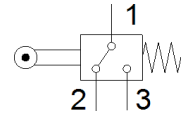

Microswitch S-3-E

Part number: 7347

FESTO

Data sheet

Feature	Value
CE symbol (see declaration of conformity)	according to EU low voltage guideline
Operating voltage range AC	12 ... 250 V
Operating voltage range DC	12 ... 250 V