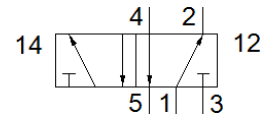

## C-5/2-1/2

Part number: 5811

Classic - do not use for new projects

Modern alternatives can be found by entering the first four characters of the type code in the search field.

FESTO