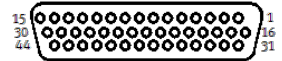

Connecting cable

NEBV-C-S7WA44HS-K-10-N-LE36-S10

Part number: 577378

FESTO

Data sheet

Feature	Value
Based on the standard	DIN 47100
Cable identification	Without inscription label holder
Connection frequency	50
Product weight	1,800 g
Electrical connection 1, function	Field device side
Electrical connection 1, design	Angular
Electrical connection 1, connection type	Plug socket
Electrical connection 1, cable outlet	Angled
Electrical connection 1, connection technology	Sub-D
Electrical connection 1, number of pins/wires	44
Electrical connection 1, occupied pins/wires	36
Electrical connection 1, type of mounting	2 screws 4-40 UNC With seal
Electrical connection 2, function	Controller side
Electrical connection 2, connection type	Cable
Electrical connection 2, connection technology	Open end
Electrical connection 2, number of pins/wires	36
Operating voltage range DC	0 ... 30 V
Acceptable current load at 40°C	0.86 A
Protective earth connection	Not available
Cable length	10 m
Cable attribute	Standard
Bending radius, fixed cable installation	≥ 39 mm
Bending radius, flexible cable installation	≥ 115 mm
Cable diameter	9.6 mm
Cable diameter tolerance	± 0,2 mm
Cable structure	36x0,25
Nominal conductor cross-section	0.25 mm ²
Protection class	IP65 IP67 IP69K
Note on degree of protection	in assembled condition
Special characteristics	Easy to clean
Ambient temperature	-5 ... 60 °C
Ambient temperature with flexible cable installation	-5 ... 60 °C
Storage temperature	-20 ... 40 °C
CE symbol (see declaration of conformity)	in accordance with EU RoHS directive
UKCA marking (see declaration of conformity)	To UK RoHS instructions
PWIS conformity	VDMA24364-B2-L
Materials note	Conforms to RoHS
Degree of contamination	3
Corrosion resistance classification CRC	3 - High corrosion stress
Material cable sheath	PVC
Cable sheath color	Grey
Material housing	PA-reinforced
Housing color	Grey
Material screws	Stainless steel
Material seals	EPDM
Material electrical contact	Gold-plated bronze
Material insulation	PVC