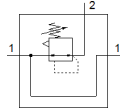

### Data sheet

| Feature                                 | Value   |
|---|---|
| Size                                    | 6   |
| Series                                  | MS  |
| Actuator lock                           | Rotary knob with lock   |
| Assembly position                       | Any   |
| Design structure                        | Piloted precision diaphragm regulator   |
| Controller function                     | Output pressure constant<br>with secondary exhaust                            |
| Operating pressure MPa                  | 0.1 ... 1.4 MPa   |
| Working pressure                        | 1 ... 14 bar  |
| Pressure regulation range               | 0.05 ... 0.7 bar  |
| Max. pressure hysteresis                | 0.02 bar  |
| Flow rate, secondary venting            | ≥ 220 l/min   |
| Standard nominal flow rate              | ≥ 1,600 l/min   |
| Operating medium                        | Compressed air in accordance with ISO8573-1:2010 [7:4:4]<br>Inert gases       |
| Note on operating and pilot medium      | Lubricated operation not possible   |
| Corrosion resistance classification CRC | 2 - Moderate corrosion stress   |
| PWIS conformity                         | VDMA24364-B2-L  |
| Storage temperature                     | -10 ... 60 °C   |
| Medium temperature                      | -10 ... 60 °C   |
| Ambient temperature                     | -10 ... 60 °C   |
| Product weight                          | 1,000 g   |
| Mounting type                           | Front panel installation<br>Line installation<br>with accessories<br>Optional |
| Pneumatic connection, port 1            | 1/2 NPT   |
| Pneumatic connection, port 2            | 1/2 NPT   |
| Pneumatic connection, port 3            | G1/4  |
| Materials note                          | Conforms to RoHS  |
| Material seals                          | NBR   |
| Material housing                        | Aluminum  |