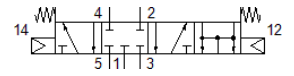

Basic valve body LC-5/4-1/4

Part number: 4690
Product to be discontinued

FESTO

Type to be discontinued. Available until 2022. See Support Portal for alternative products.

Data sheet

Feature	Value
Operating pressure MPa	0.2 ... 0.8 MPa
Working pressure	2 ... 8 bar
Ambient temperature	-10 ... 60 °C
Product weight	810 g
Pneumatic connection, port 1	G1/4