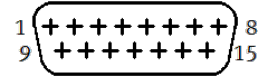

control cable

NEBC-S1H15-E-5.0-N-LE15

Part number: 2052918
 Product to be discontinued

Type to be discontinued. Available until 2023. See Support Portal for alternative products.

Data sheet

| Feature | Value |
|------------------------------------------------------|--------------------------------------|
| Conforms to standard | DIN 47100 |
| Cable identification | Without inscription label holder |
| Electrical connection 1, function | Field device side |
| Electrical connection 1, design | Angular |
| Electrical connection 1, connection type | Plug |
| Electrical connection 1, cable outlet | Straight |
| Electrical connection 1, connection technology | Sub-D |
| Electrical connection 1, number of pins/wires | 15 |
| Electrical connection 1, occupied pins/wires | 15 |
| Electrical connection 1, type of mounting | 2x screw 4-40 UNC-2A |
| Electrical connection 2, function | Controller side |
| Electrical connection 2, connection type | Cable |
| Electrical connection 2, connection technology | Open end |
| Electrical connection 2, number of pins/wires | 15 |
| Electrical connection 2, occupied pins/wires | 15 |
| Operating voltage range DC | 0 ... 30 V |
| Nominal operating voltage DC | 24 V |
| Cable length | 5 m |
| Cable attribute | Suitable for chain link trunking |
| Bending radius, fixed cable installation | ≥ 33 mm |
| Cable diameter | 6.6 mm |
| Cable structure | 18x0,14 |
| Nominal conductor cross-section | 0.14 mm ² |
| Wire ends | Wire end ferrule |
| Protection class | IP50 |
| Note on degree of protection | in assembled condition |
| Ambient temperature | -30 ... 80 °C |
| Ambient temperature with flexible cable installation | -30 ... 80 °C |
| CE symbol (see declaration of conformity) | in accordance with EU RoHS directive |
| UKCA marking (see declaration of conformity) | To UK RoHS instructions |
| PWIS conformity | VDMA24364-B2-L |
| Materials note | Conforms to RoHS |
| Degree of contamination | 3 |
| Material cable sheath | TPE-U(PUR) |
| Cable sheath color | Grey |