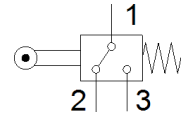

Electrical limit switch

ER-318

Part number: 2050
Product to be discontinued

With roller lever

Type to be discontinued. Available until 2017. See Support Portal for alternative products.

FESTO

Data sheet

Feature	Value
CE symbol (see declaration of conformity)	according to EU low voltage guideline