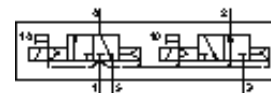

Solenoid valve

MN2H-2X30-G-D-01-12DCA

Part number: 191358

FESTO

In accordance with ISO 15407/-1, with solenoid coil and manual override, without plug socket.

Type to be discontinued. Available until 2009.

Data sheet

Feature	Value
Valve function	2x3/2 open, single solenoid
Type of actuation	electrical
Width	26 mm
Standard nominal flow rate	900 l/min
Working pressure	2 ... 10 bar
Design structure	Piston slide
Type of reset	Air spring
Protection class	IP65
Nominal size	8 mm
Grid dimension	27 mm
Exhaust-air function	throttleable
Sealing principle	soft
Assembly position	Any
Conforms to standard	ISO 15407-1 VDMA 24563
Manual override	with accessories, detenting
Type of piloting	Piloted
Pilot air supply	Internal
Flow direction	non reversible
b value	0.27
C value	3.8 l/sbar
Switching time off	29 ms
Switching time on	18 ms
Characteristic coil data	12V DC: 1,4W 24 V AC: 50 Hz, switching power: 3 VA, holding capacity: 2.4 VA 24 V AC: 60 Hz, switching power: 3 VA, holding capacity: 2.4 VA
Operating medium	filtered compressed air, grade of filtration 40 µm, lubricated or unlubricated
Corrosion resistance classification CRC	2
Medium temperature	-10 ... 50 °C
Ambient temperature	-10 ... 50 °C
Product weight	320 g
Electrical connection	Plug to DIN 43650 Design C
Mounting type	with through hole
Pilot exhaust port 82/84	Connection plate size 26 mm, according to ISO 15407-1 Subbase VDMA 24563 size 1
Pneumatic connection, port 1	Connection plate size 26 mm, according to ISO 15407-1 Subbase VDMA 24563 size 1
Pneumatic connection, port 2	Connection plate size 26 mm, according to ISO 15407-1 Subbase VDMA 24563 size 1