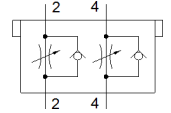

One-way flow control valve CPV14-BS-2XGRAZ-1/8

Part number: 184143

Classic - do not use for new projects

For valves of Compact Performance (CP14) series.

Modern alternatives can be found by entering the first four characters of the type code in the search field.

FESTO

Data sheet

Feature	Value
PWIS conformity	VDMA24364-B1/B2-L
Product weight	54 g
Materials note	Conforms to RoHS