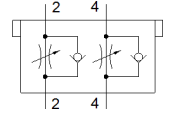

One-way flow control valve CPV14-BS-2XGRZZ-1/8

Part number: 184142

Classic - do not use for new projects

For valves of Compact Performance (CP14) series.

Modern alternatives can be found by entering the first four characters of the type code in the search field.

FESTO

Data sheet

Feature	Value
PWIS conformity	VDMA24364-B1/B2-L
Product weight	54 g
Materials note	Conforms to RoHS