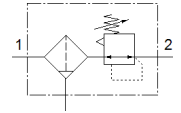

### Data sheet

| Feature                                 | Value   |
|---|---|
| Size                                    | Midi  |
| Series                                  | D   |
| Grade of filtration                     | 40 µm   |
| Condensate drain                        | manual momentary-contact  |
| Max. condensate volume                  | 43 cm <sup>3</sup>  |
| Bowl guard                              | Metal bowl guard  |
| Working pressure                        | 1 ... 16 bar  |
| Max. pressure hysteresis                | 0.2 bar   |
| Standard nominal flow rate              | 3,400 l/min   |
| Operating medium                        | Compressed air to ISO 8573-1:2010 [-:9:]<br>Inert gases                     |
| Note on operating and pilot medium      | Lubricated operation possible (subsequently required for further operation) |
| Corrosion resistance classification CRC | 2 - Moderate corrosion stress   |
| PWIS conformity                         | VDMA24364-B1/B2-L   |
| Storage temperature                     | -10 ... 60 °C   |
| Air purity class at output              | Compressed air in accordance with ISO8573-1:2010 [7:8:4]<br>Inert gases     |
| Medium temperature                      | -10 ... 60 °C   |
| Ambient temperature                     | -10 ... 60 °C   |
| Product weight                          | 830 g   |
| Mounting type                           | with accessories  |
| Pneumatic connection, port 1            | 1/2 NPT   |
| Pneumatic connection, port 2            | 1/2 NPT   |
| Materials note                          | Conforms to RoHS  |
| Material housing                        | Zinc die-casting  |
| Material bowl                           | PC  |