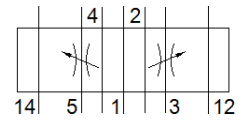

Flow control plate GRO-3,3X2-ZPL

Part number: 13763

FESTO

without non-return function

Data sheet

Feature	Value
Adjusting element	Slotted head screw
Material housing	Wrought Aluminum alloy