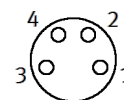

connecting cable

NEBB-M8G4-P-2.5-LE4

Part number: 8066661

FESTO

Data sheet

Feature	Value
Conforms to standard	Core colours and connection numbers to EN 60947-5-2 EN 61076-2-104
Cable identification	With inscription label holder
Electrical connection 1, function	Field device side
Electrical connection 1, design	Round
Electrical connection 1, connection type	Plug socket
Electrical connection 1, cable outlet	Straight
Electrical connection 1, connection technology	M8x1, A-coded to EN 61076-2-104
Electrical connection 1, number of pins/wires	4
Electrical connection 1, occupied pins/wires	4
Electrical connection 1, type of mounting	Screw lock with A/F9
Electrical connection 2, function	Controller side
Electrical connection 2, connection type	Cable
Electrical connection 2, connection technology	Open end
Electrical connection 2, number of pins/wires	4
Electrical connection 2, occupied pins/wires	4
Operating voltage range DC	0 ... 30 V
Operating voltage range AC	0 ... 30 V
Acceptable current load at 40°C	4 A
Surge strength	0.8 kV
Cable length	2.5 m
Cable attribute	For static applications
Test conditions of cable	Test conditions on request
Bending radius, fixed cable installation	≥ 14 mm
Cable diameter	4.5 mm
Cable structure	4x0,25
Nominal conductor cross-section	0.25 mm ²
Wire ends	Sheath removed Cut off bluntly
Protection class	IP65 IP68 IP69K
Note on degree of protection	in assembled condition
Ambient temperature	-25 ... 70 °C
CE mark (see declaration of conformity)	in accordance with EU RoHS directive
UKCA marking (see declaration of conformity)	To UK RoHS instructions
PWIS conformity	VDMA24364-B2-L
Cleanroom class	ISO class 4
Materials note	Conforms to RoHS
Degree of contamination	3
Corrosion resistance classification CRC	2 - Moderate corrosion stress
Material cable sheath	PVC
Cable sheath colour	Grey
Material housing	TPE-U(PU)
Housing colour	Black
Material screw-type lock	Nickel-plated brass
Material seals	NBR
Material electrical contact	Gold-plated copper alloy
Material insulation	PVC