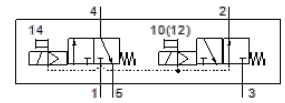

solenoid valve

VUVS-LT25-T32H-MD-N14-F8

Part number: 8035228

FESTO

Data sheet

Feature	Value
Valve function	2x3/2 open/closed, monostable
Type of actuation	electrical
Valve size	26.5 mm
Standard nominal flow rate	1,000 l/min
Operating pressure MPa	0.25 ... 1 MPa
Operating pressure	2.5 ... 10 bar
Design structure	Poppet seat
Type of reset	mechanical spring
Authorisation	c UL us - Recognized (OL)
Nominal size	6.9 mm
Exhaust-air function	throttleable
Sealing principle	soft
Assembly position	Any
Manual override	detenting Pushing
Type of piloting	Piloted
Pilot air supply	Internal
Flow direction	non reversible
Overlap	Underlap
b value	0.4
C value	4.4 l/sbar
Switching time off	25 ms
Switching time on	10 ms
Max. positive test pulse with logic 0	2,000 µs
Max. negative test pulse with logic 1	3,600 µs
Characteristic coil data	See solenoid coil, to be ordered separately
Operating medium	Compressed air in accordance with ISO8573-1:2010 [7:4:4]
Note on operating and pilot medium	Lubricated operation possible (subsequently required for further operation)
Vibration resistance	Transport application test at severity level 2 in accordance with FN 942017-4 and EN 60068-2-6
Shock resistance	Shock test with severity level 2 in accordance with FN 942017-5 and EN 60068-2-27
Corrosion resistance classification CRC	2 - Moderate corrosion stress
Medium temperature	-5 ... 60 °C
Pilot medium	Compressed air in accordance with ISO8573-1:2010 [7:4:4]
Ambient temperature	-5 ... 60 °C
Product weight	312 g
Mounting type	on manifold rail with through hole Optional
Scavenging orifice connection	Non-ducted
Pilot exhaust port 82	10-32 UNF-2B
Pilot exhaust port 84	10-32 UNF-2B
Pneumatic connection, port 1	1/4 NPT
Pneumatic connection, port 2	1/4 NPT