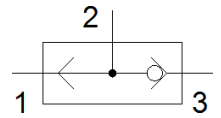

OR module OS-2-R-M5

Part number: 7423

FESTO

Data sheet

Feature	Value
Valve function	OR function
Pneumatic connection, port 1	PK-4
Pneumatic connection, port 2	PK-4
Mounting type	with through hole
Operating pressure	0.001 ... 6 bar
PWIS conformity	VDMA24364-B2-L
Pneumatic connection, port 3	PK-4