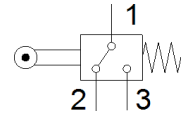

micro switch S-3-E

Part number: 7347

FESTO

Data sheet

Feature	Value
CE mark (see declaration of conformity)	to EU directive low-voltage devices
Operating voltage range AC	12 ... 250 V
Operating voltage range DC	12 ... 250 V