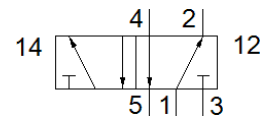

## C-5/2-1/2

Part number: 5811

Classic - do not use for new projects

[Modern alternatives can be found by entering the first four characters of the type code in the search field.](#)

FESTO