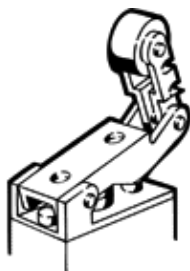

# roller lever with idle return AL-01

Part number: 4941

FESTO

With idle return

## Data sheet

Feature	Value
PWIS conformity	VDMA24364-B1/B2-L
Actuating force	12 N
Product weight	52 g
Material mounting adaptor	Steel Galvanised