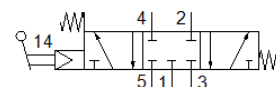

toggle lever valve H-5/3-1/2

Part number: 4920

Product to be discontinued

FESTO

Type to be discontinued. Available until 2024. See Support Portal for alternative products.

Data sheet

Feature	Value
Valve function	5/3 closed
Type of actuation	manual
Standard nominal flow rate	2,700 l/min
Type of reset	mechanical spring
Nominal size	12 mm
Sealing principle	soft
Type of piloting	Piloted
Flow direction	non reversible
PWIS conformity	VDMA24364-B1/B2-L
Pneumatic connection, port 1	G1/2
Pneumatic connection, port 2	G1/2
Pneumatic connection, port 3	G1/2