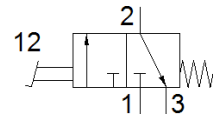

# pushbutton valve F-3-M5

Part number: 4452

FESTO

This type is suitable for vacuum.

## Data sheet

Feature	Value
Valve function	3/2 closed, monostable
Standard nominal flow rate	80 l/min
Operating pressure	-0.9 ... 8 bar
Type of reset	mechanical spring
Type of piloting	direct
PWIS conformity	VDMA24364-B1/B2-L
Product weight	235 g
Pneumatic connection, port 1	M5
Pneumatic connection, port 2	M5
Pneumatic connection, port 3	M5