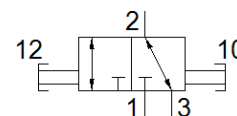

on-off valve HE-1/4-DB-MINI

Part number: 3563687
Product to be discontinued

FESTO

Type to be discontinued. Available until 2024. See Support Portal for alternative products.

Data sheet

Feature	Value
Series	DB
Size	Mini
Grid dimension	44 mm
Design structure	On/off valve
Type of actuation	manual
Sealing principle	soft
Exhaust-air function	not throttleable
Actuator lock	Padlock (optional)
Manual override	None
Type of piloting	direct
Valve function	3/2 bistable
Operating pressure MPa	0 ... 1 MPa
Operating pressure	0 ... 10 bar
C value	6.3 l/sbar
b value	0.8
Standard nominal flow rate	2,300 l/min
Standard nominal flow rate 2-3	700 l/min
Operating medium	Compressed air in accordance with ISO8573-1:2010 [7:4:4] Inert gases
Note on operating and pilot medium	Lubricated operation not possible
Corrosion resistance classification CRC	1 - Low corrosion stress
Materials note	Conforms to RoHS
PWIS conformity	VDMA24364-B1/B2-L
Medium temperature	-5 ... 50 °C
Ambient temperature	-5 ... 50 °C
Mounting type	Line installation with through hole
Product weight	66 g
Pneumatic connection, port 1	G1/4
Pneumatic connection, port 2	G1/4
Air purity class at output	Compressed air in accordance with ISO8573-1:2010 [7:4:4] Inert gases
Material Piston slide	POM
Material seals	FPM
Material housing	PA-reinforced