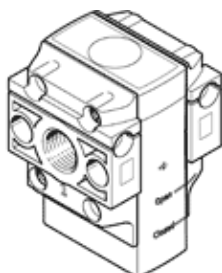

on-off valve HE-1/4-DB-MINI

Part number: 3563687
Product to be discontinued

FESTO

Type to be discontinued. Available until 2024. See Support Portal for alternative products.

Data sheet

Feature	Value
Series	DB
Size	Mini
Grid dimension	44 mm
Design structure	On/off valve
Type of actuation	manual
Sealing principle	soft
Exhaust-air function	not throttleable
Actuator lock	Padlock (optional)
Manual override	None
Type of piloting	direct
Valve function	3/2 bistable
Operating pressure MPa	0 ... 1 MPa
Operating pressure	0 ... 10 bar
C value	6.3 l/sbar
b value	0.8
Standard nominal flow rate	2,300 l/min
Standard nominal flow rate 2-3	700 l/min
Operating medium	Compressed air in accordance with ISO8573-1:2010 [7:4:4] Inert gases
Note on operating and pilot medium	Lubricated operation not possible
Corrosion resistance classification CRC	1 - Low corrosion stress
Materials note	Conforms to RoHS
PWIS conformity	VDMA24364-B1/B2-L
Medium temperature	-5 ... 50 °C
Ambient temperature	-5 ... 50 °C
Mounting type	Line installation with through hole
Product weight	66 g
Pneumatic connection, port 1	G1/4
Pneumatic connection, port 2	G1/4
Air purity class at output	Compressed air in accordance with ISO8573-1:2010 [7:4:4] Inert gases
Material Piston slide	POM
Material seals	FPM
Material housing	PA-reinforced