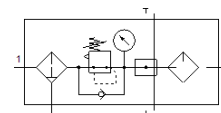

## FRC-1/4-DB-7-MINI-KA-MPA

Part number: 3339282  
Product to be discontinued

FESTO

Output pressure max. 7 bar, with pressure gauge, 40 µm filtration grade.  
Type to be discontinued. Available until 2024. See Support Portal for alternative products.

## Data sheet

Feature	Value
Size	Mini
Width	108 mm
Exhaust-air function	not throttleable
Series	DB
Actuator lock	Rotary knob with lock
Assembly position	Vertical +/- 5°
Condensate drain	manual rotary
Design structure	Filter regulator/distributor module/lubricator
Max. condensate volume	13 ml
Grade of filtration	40 µm
Controller function	Output pressure constant with secondary exhaust with return flow Without primary pressure compensation
Pressure gauge	with pressure gauge
Operating pressure MPa	0.15 ... 1 MPa
Operating pressure	1.5 ... 10 bar
Pressure regulation range	0.5 ... 7 bar
Max. pressure hysteresis	0.5 bar
Max. standard flow rate	2,500 l/min
Standard nominal flow rate	700 l/min
Operating medium	Compressed air to ISO 8573-1:2010 [7:9:4]
Note on operating and pilot medium	Lubricated operation not possible
Approved oils	Festo special oil in 1-litre containers Order code: 152 811 OFSW-32 ARAL Vitam GF 32 ESSO Nuto H 32 MOBIL DTE 24 SHELL Tellus Oil DO 32 Range of viscosity 32mm <sup>2</sup> /s at 40°C ISO class VG 32 to ISO 3448
Corrosion resistance classification CRC	1 - Low corrosion stress
PWIS conformity	VDMA24364-B1/B2-L
Storage temperature	-5 ... 50 °C
Air purity class at output	Compressed air to ISO 8573-1:2010 [7:9:-]
Medium temperature	-5 ... 50 °C
Oil viscosity	ISO VG 32
Ambient temperature	-5 ... 50 °C
Product weight	285 g
Mounting type	Line installation with through hole With mounting bracket

Feature	Value
	Optional
Pressure gauge connection	G1/8
Pneumatic connection, port 1	G1/4
Pneumatic connection, port 2	G1/4
Pneumatic connection, port 3	G1/4
Materials note	Conforms to RoHS
Material seals	NBR
Material rotary knob	POM
Material filter	PE
Material housing	PA-reinforced
Material bowl	PC