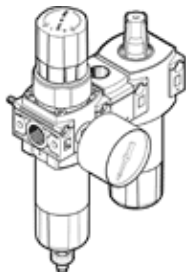

## FRC-1/4-DB-7-MINI-KA-MPA

Part number: 3339282  
Product to be discontinued

FESTO

Output pressure max. 7 bar, with pressure gauge, 40 µm filtration grade.  
Type to be discontinued. Available until 2024. See Support Portal for alternative products.

## Data sheet

Feature	Value
Size	Mini
Width	108 mm
Exhaust-air function	not throttleable
Series	DB
Actuator lock	Rotary knob with lock
Assembly position	Vertical +/- 5°
Condensate drain	manual rotary
Design structure	Filter regulator/distributor module/lubricator
Max. condensate volume	13 ml
Grade of filtration	40 µm
Controller function	Output pressure constant with secondary exhaust with return flow Without primary pressure compensation
Pressure gauge	with pressure gauge
Operating pressure MPa	0.15 ... 1 MPa
Operating pressure	1.5 ... 10 bar
Pressure regulation range	0.5 ... 7 bar
Max. pressure hysteresis	0.5 bar
Max. standard flow rate	2,500 l/min
Standard nominal flow rate	700 l/min
Operating medium	Compressed air to ISO 8573-1:2010 [7:9:4]
Note on operating and pilot medium	Lubricated operation not possible
Approved oils	Festo special oil in 1-litre containers Order code: 152 811 OFSW-32 ARAL Vitam GF 32 ESSO Nuto H 32 MOBIL DTE 24 SHELL Tellus Oil DO 32 Range of viscosity 32mm <sup>2</sup> /s at 40°C ISO class VG 32 to ISO 3448
Corrosion resistance classification CRC	1 - Low corrosion stress
PWIS conformity	VDMA24364-B1/B2-L
Storage temperature	-5 ... 50 °C
Air purity class at output	Compressed air to ISO 8573-1:2010 [7:9:-]
Medium temperature	-5 ... 50 °C
Oil viscosity	ISO VG 32
Ambient temperature	-5 ... 50 °C
Product weight	285 g
Mounting type	Line installation with through hole With mounting bracket

Feature	Value
	Optional
Pressure gauge connection	G1/8
Pneumatic connection, port 1	G1/4
Pneumatic connection, port 2	G1/4
Pneumatic connection, port 3	G1/4
Materials note	Conforms to RoHS
Material seals	NBR
Material rotary knob	POM
Material filter	PE
Material housing	PA-reinforced
Material bowl	PC