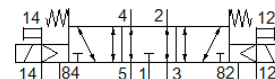

solenoid valve

MVH-5/3E-1/8-S-B

Part number: 30998
Classic - do not use for new projects

FESTO

With solenoid coil and manual override, without plug socket.
Modern alternatives can be found by entering the first four characters of the type code in the search field.

Data sheet

Feature	Value
Valve function	5/3 exhausted
Type of actuation	electrical
Width	26 mm
Standard nominal flow rate	1,000 l/min
Operating pressure MPa	-0.09 ... 1 MPa
Operating pressure	-0.9 ... 10 bar
Design structure	Piston slide
Type of reset	mechanical spring
Nominal size	8 mm
Grid dimension	27 mm
Sealing principle	soft
Assembly position	Any
Manual override	None
Type of piloting	direct
Pilot air supply	external
Flow direction	reversible
Overlap	Positive overlap
Pilot pressure MPa	0.3 ... 1 MPa
Pilot pressure	3 ... 10 bar
Max. switching frequency	3 Hz
Switching time off	29 ms
Switching time on	34 ms
Max. positive test pulse with logic 0	2,200 µs
Max. negative test pulse with logic 1	3,700 µs
Characteristic coil data	24 V DC: 2.5 W
Permissible voltage fluctuation	+/- 10 %
Operating medium	Compressed air in accordance with ISO8573-1:2010 [7:4:4]
Note on operating and pilot medium	Lubricated operation possible (subsequently required for further operation)
Corrosion resistance classification CRC	1 - Low corrosion stress
PWIS conformity	VDMA24364-B1/B2-L
Storage temperature	-40 ... 60 °C
Medium temperature	-5 ... 50 °C
Pilot medium	Compressed air in accordance with ISO8573-1:2010 [7:4:4]
Ambient temperature	-5 ... 50 °C
Product weight	575 g
Mounting type	On PR manifold with through hole Optional
Auxiliary pilot air port 12	G1/8
Auxiliary pilot air port 14	G1/8
Pilot exhaust port 82	M5