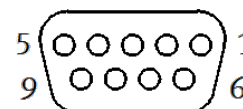

### Data sheet

Feature	Value
Based on the standard	DIN 47100
Protocol	I-Port
Cable identification	Without inscription label holder
Connection frequency	50
Product weight	600 g
Electrical connection 1, function	Field device side
Electrical connection 1, design	Angular
Electrical connection 1, connection type	Plug socket
Electrical connection 1, cable outlet	Angled
Electrical connection 1, connection technology	Sub-D
Electrical connection 1, number of pins/wires	9
Electrical connection 1, occupied pins/wires	5
Electrical connection 1, type of mounting	2 screws 4-40 UNC With seal
Electrical connection 2, function	Controller side
Electrical connection 2, connection type	Cable
Electrical connection 2, connection technology	Open end
Electrical connection 2, number of pins/wires	5
Operating voltage range DC	0 ... 30 V
Acceptable current load at 40°C	5.2 A
Protective earth connection	Not available
Cable length	5 m
Cable attribute	Standard
Bending radius, fixed cable installation	≥ 26 mm
Bending radius, flexible cable installation	≥ 78 mm
Cable diameter	6.5 mm
Cable diameter tolerance	± 0,1 mm
Cable structure	5x0,5
Nominal conductor cross-section	0.5 mm <sup>2</sup>
Protection class	IP65 IP67 IP69K
Note on degree of protection	in assembled condition
Special characteristics	Easy to clean
Ambient temperature	-5 ... 60 °C
Ambient temperature with flexible cable installation	-5 ... 60 °C
Storage temperature	-20 ... 40 °C
CE mark (see declaration of conformity)	in accordance with EU RoHS directive
UKCA marking (see declaration of conformity)	To UK RoHS instructions
PWIS conformity	VDMA24364-B2-L
Materials note	Conforms to RoHS
Degree of contamination	3
Corrosion resistance classification CRC	3 - High corrosion stress
Material cable sheath	PVC
Cable sheath colour	Grey
Material housing	PA-reinforced