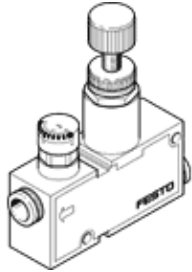

pressure regulator LRMA-QS-1/4-U

Part number: 190916
Product to be discontinued

FESTO

[With pressure gauge.](#)

[Type to be discontinued. Available until 2021. See Support Portal for alternative products.](#)

Data sheet

Feature	Value
Controller function	Output pressure constant
Pneumatic connection, port 1	QS-1/4
Pneumatic connection, port 2	QS-1/4
Mounting type	with through hole
Inlet pressure 1	0 ... 10 bar
Ambient temperature	0 ... 60 °C
Material housing	PBT-reinforced
Operating medium	Compressed air in accordance with ISO8573-1:2010 [7:::]
Assembly position	Any
Product weight	57 g
Material of threaded plug	Brass