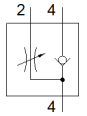

one-way flow control valve CPV14-BS-GRZ-V-1/8

Part number: 185891
Classic - do not use for new projects

[For valve terminal CPV.](#)

Modern alternatives can be found by entering the first four characters of the type code in the search field.

FESTO

Data sheet

Feature	Value
PWIS conformity	VDMA24364-B1/B2-L
Materials note	Conforms to RoHS