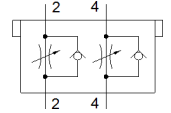

one-way flow control valve CPV14-BS-2XGRAZ-1/8

Part number: 184143

Classic - do not use for new projects

For valves of Compact Performance (CP14) series.

Modern alternatives can be found by entering the first four characters of the type code in the search field.

FESTO

Data sheet

Feature	Value
PWIS conformity	VDMA24364-B1/B2-L
Product weight	54 g
Materials note	Conforms to RoHS