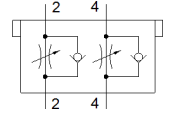

one-way flow control valve CPV10-BS-2XGRZZ-M7

Part number: 184140

Classic - do not use for new projects

[For labelling CP valves and CP valve terminals.](#)

[Modern alternatives can be found by entering the first four characters of the type code in the search field.](#)

FESTO

Data sheet

Feature	Value
PWIS conformity	VDMA24364-B1/B2-L
Product weight	30 g
Materials note	Conforms to RoHS