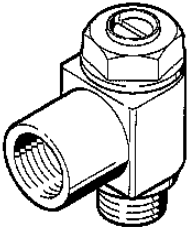

# One-way GRLA-M5-LF-B

Part number: 161412

FESTO

## Datasheet

Feature	Value
Function	One-way flow control
Function air supply/exhaust air	Exhaust air
Function restrictor	Adjustable
Actuating component	Screw
Type of mounting	Screw-in
Nominal size flow control	2 mm
Nominal size non-return	2 mm
Air connection type 1	Male thread
Air connection type 1	Female thread
Thread for port 1	M 5
Thread for port 2	M 5
Operating pressure min.	0,2 bar
Operating pressure max.	10 bar
Minimum ambient temperature	-10 °C
Maximum ambient temperature	60 °C
Minimum medium temperature	-10 °C
Maximum medium temperature	60 °C
Standard nom. flow rate 1->2(S) max.	40 l/min
Standard nom. flow rate 1->2(S) min	0 l/min
Standard nominal flow rate 2->1 max.	91 l/min
Standard nominal flow rate 2->1 min	78 l/min
Medium	Compressed air, filtered 40 µm (may be lubricated)