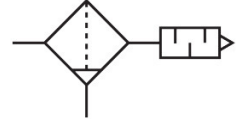

## Data sheet

Feature	Value
Operating pressure	0 MPa...1.6 MPa 0 bar...16 bar 0 psi...232 psi
Flow rate to atmosphere	6000 l/min
Corrosion resistance class CRC	1 - Low corrosion stress
LABS (PWIS) conformity	VDMA24364-B1/B2-L
Type of mounting	Screw-in
Pneumatic connection	G1/2
Note on materials	RoHS-compliant